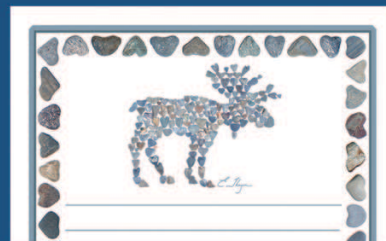

NOTEPADS

3.5 x 8" - 50 sheets | Packaged in cello bags

\$4.00/ea, Sugg. retail \$8.50 | Min order 12 - any style combination

LRM N 63

LRM N 19

LRM N 33a

LRM N 146

LRM N 111