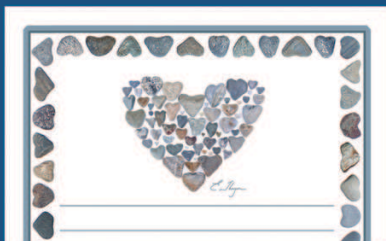

NOTEPADS

3.5 x 8" - 50 sheets | Packaged in cello bags

$4.00/ea, Sugg. retail $8.50 | Min order 12 - any style combination

LRM N 3a