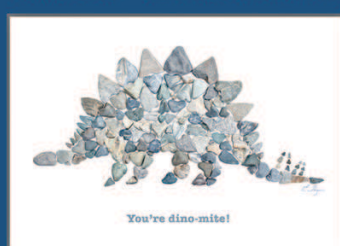

LRM 211 Kite

THANK YOU

LRM 242 Grateful

LRM 18 Thank you

LRM 14 You're a love

LRM 93 Heartfelt thanks

LRM 12 You rock

LRM 141 'You're a lifesaver!'

LRM 181 'You're dino-mite!'

LRM 125 You are awesome

LRM 94 You're the best

BIRTHDAY & CONGRATULATIONS

LRM 176 'Best fishes on your birthday'

LRM 15a 'Happy birthday'

LRM 185 Happy B-day

LRM 90 'Happy birthday to you!'