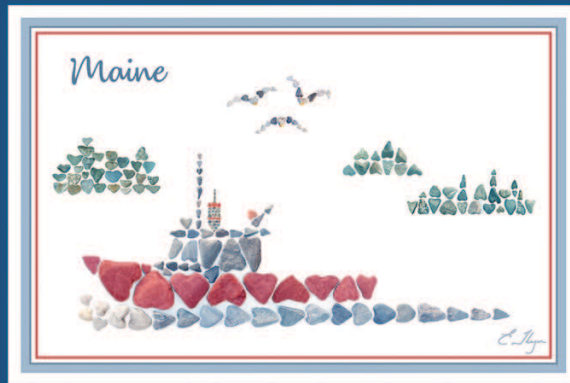

- 4 x 6"
- Premium, sturdy card stock
- Coated on the outside
- Packaged in cello sleeves
- $1.00/ea, Sugg. retail $2.25
- Order in 6's

LRM PS 252