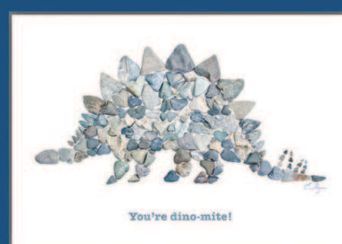

LRM 211 Kite

THANK YOU

LRM 242 Grateful

LRM 18 Thank you

LRM 14 You're a love

LRM 93 Heartfelt thanks

LRM 12 You rock

LRM 141 'You're a lifesaver!'

LRM 181 'You're dino-mite!'

LRM 125 You are awesome

LRM 94 You're the best

BIRTHDAY & CONGRATULATIONS

LRM 176 'Best fishes on your birthday'

LRM 15a 'Happy birthday'

LRM 185 Happy B-day

LRM 90 'Happy birthday to you!'