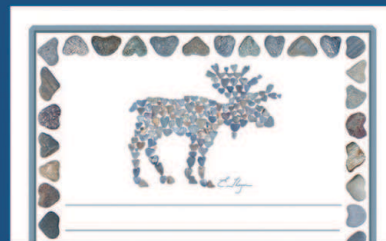

NOTEPADS

3.5 x 8" - 50 sheets | \$4.00/ea | Sugg. retail \$8.50
 Packaged in cello bags | Min order 12 - any style combination

LRM N 63

LRM N 19

LRM N 33a

LRM N 146

LRM N 111

LRM N 66